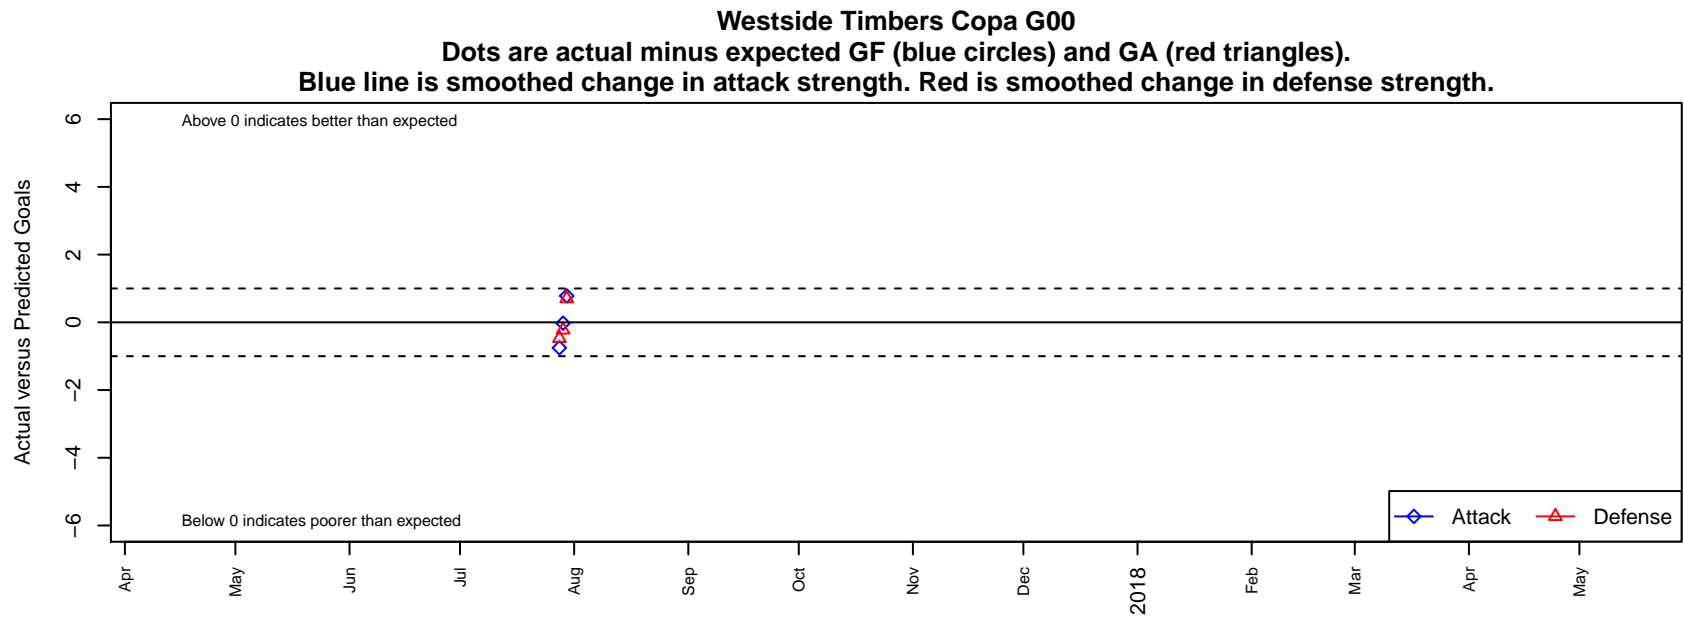

Westside Timbers Copa G00

Westside Timbers
Beaverton, OR
G00 total strength=1462
attack=12.74 defense=7.72

alt names used:

Venues played:
2017 Oswego Nike Cup Super Group Gold/Silv

| date | home | | away | | venue | pred.home | pred.away |
|-------------|---------------------------|---|---------------------------|---|--|------------------|------------------|
| 2017-07-30 | Westside Timbers Copa G00 | 2 | Pacific FC Orange G00 | 1 | 2017 Oswego Nike Cup Super Group Gold/Si | 1.22 | 1.70 |
| 2017-07-29 | FC Portland Navy G99 | 2 | Westside Timbers Copa G00 | 1 | 2017 Oswego Nike Cup Super Group Gold/Si | 1.78 | 1.03 |
| 2017-07-28 | Westside Timbers Copa G00 | 0 | Crossfire OR Blue I G99 | 2 | 2017 Oswego Nike Cup Super Group Gold/Si | 0.75 | 1.53 |